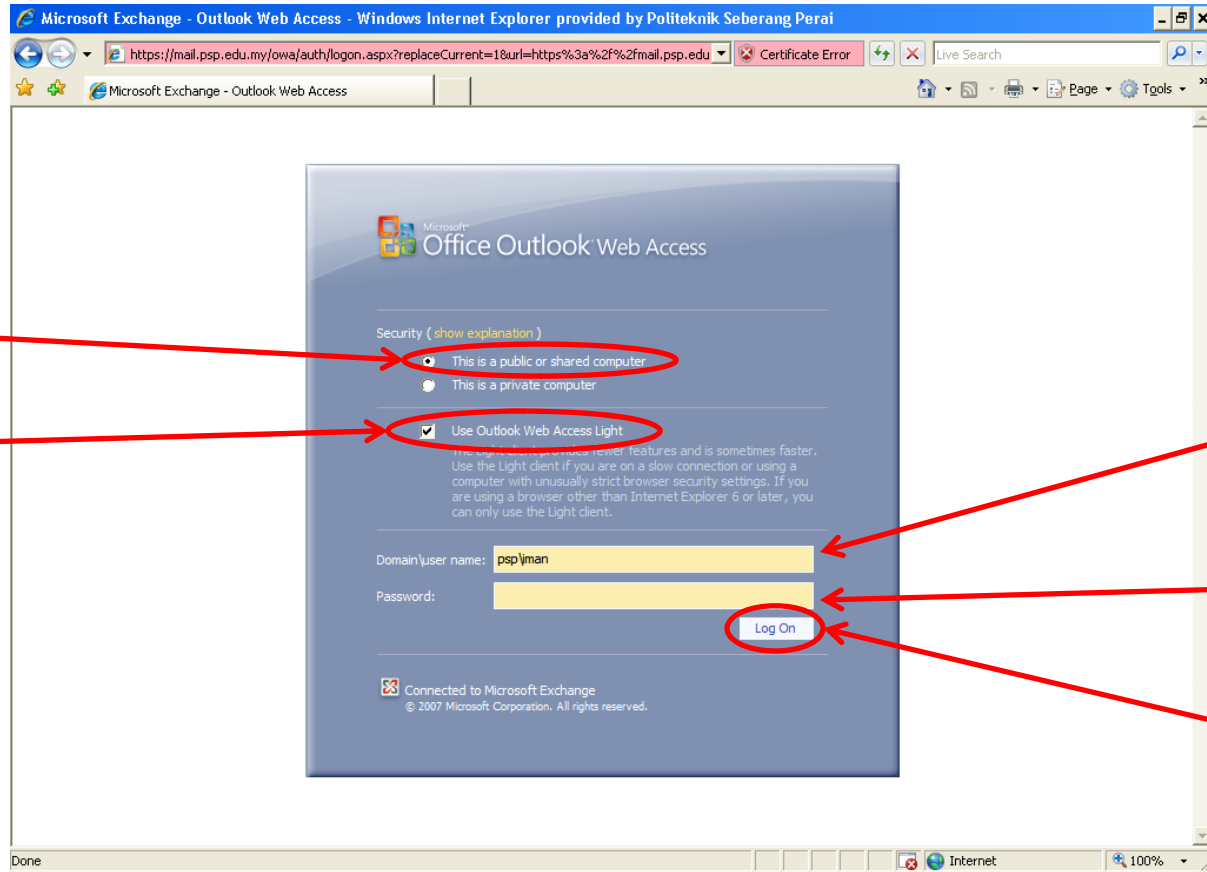

# PSP Webmail Log On Mailbox

1- Click

# PSP Webmail Log On Mailbox

1- Tick

2- Tick

3- Fill in Username

4- Fill In Password

5- Click