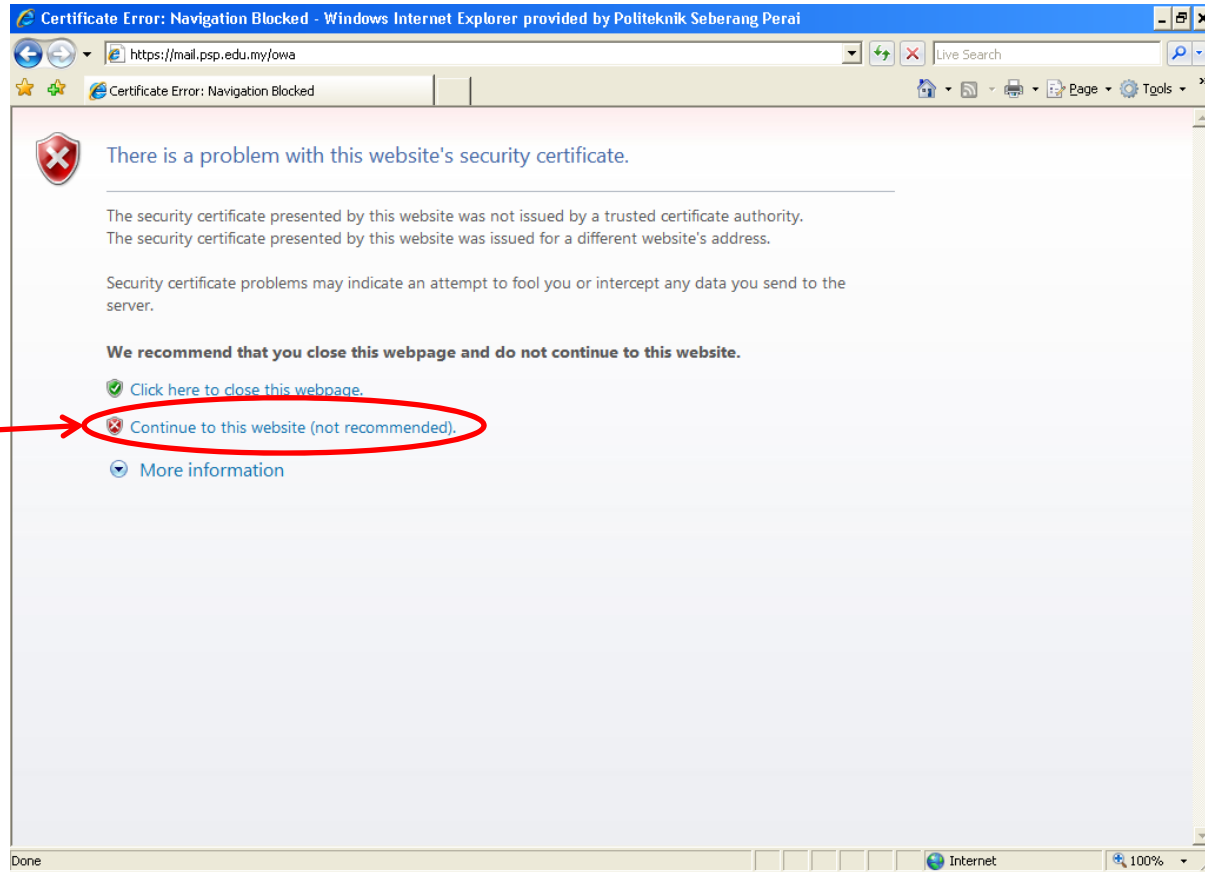

# PSP Webmail Log On Mailbox

1- Click

# PSP Webmail Log On Mailbox

1- Tick

2- Tick

3- Fill in Username

4- Fill In Password

5- Click