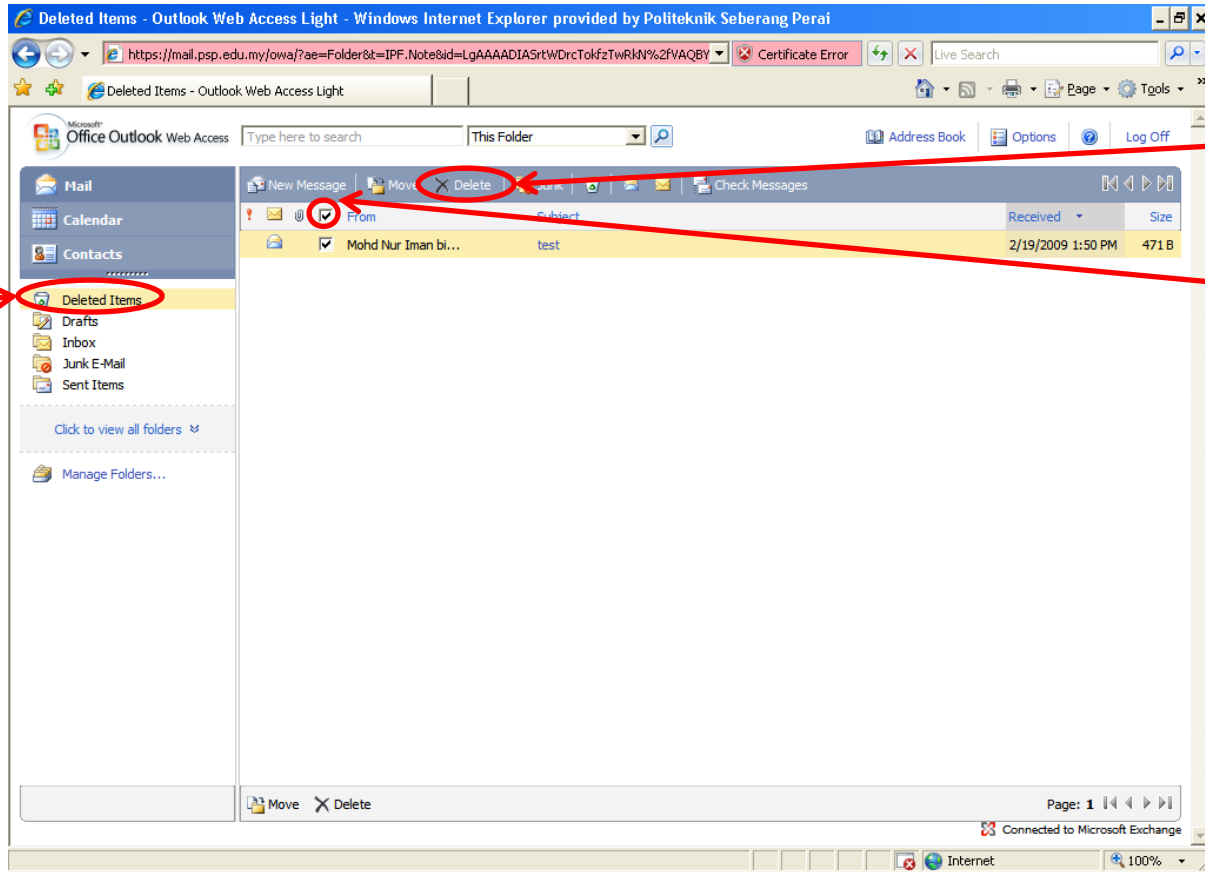

PSP Webmail

Clear Deleted Items

1- Click

3- Click

2- Tick