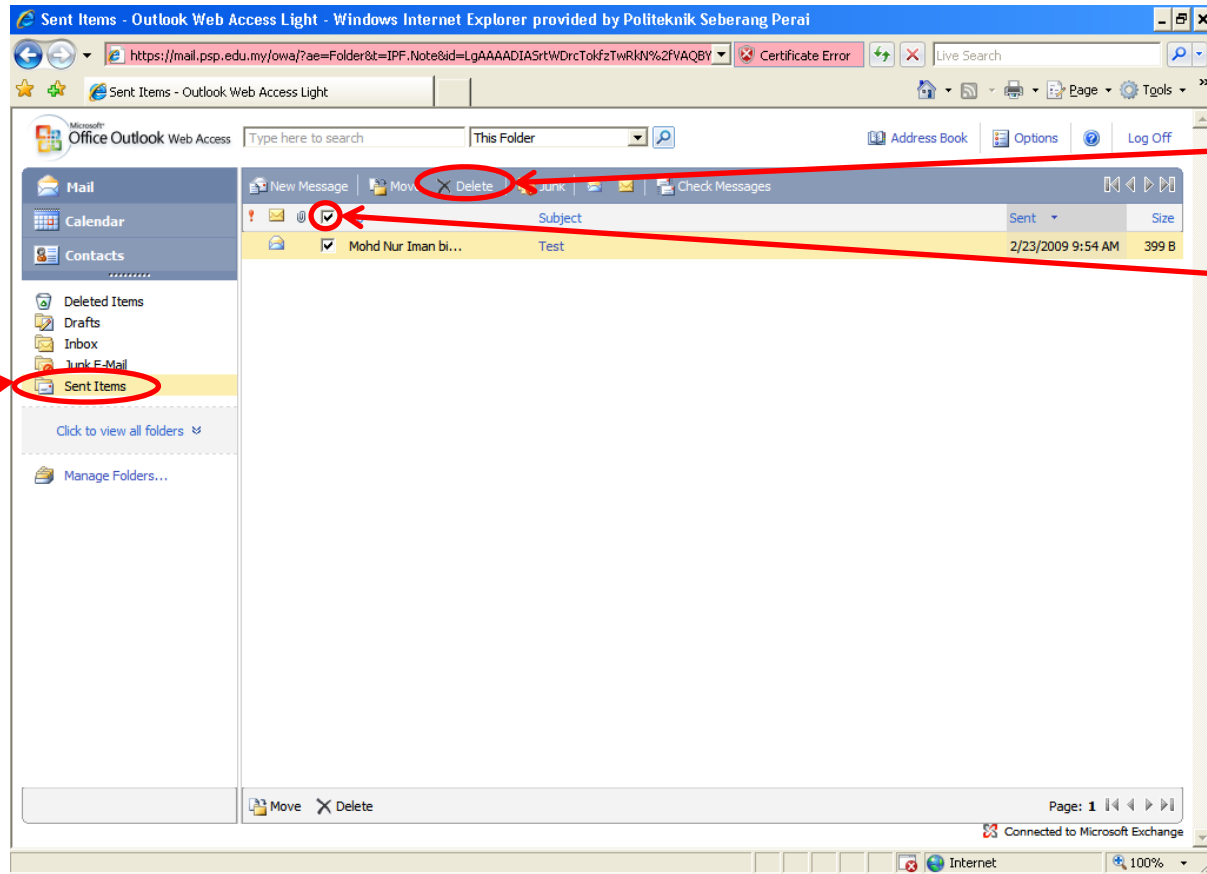

PSP Webmail Clear Send Items

1- Click

3- Click

2- Tick